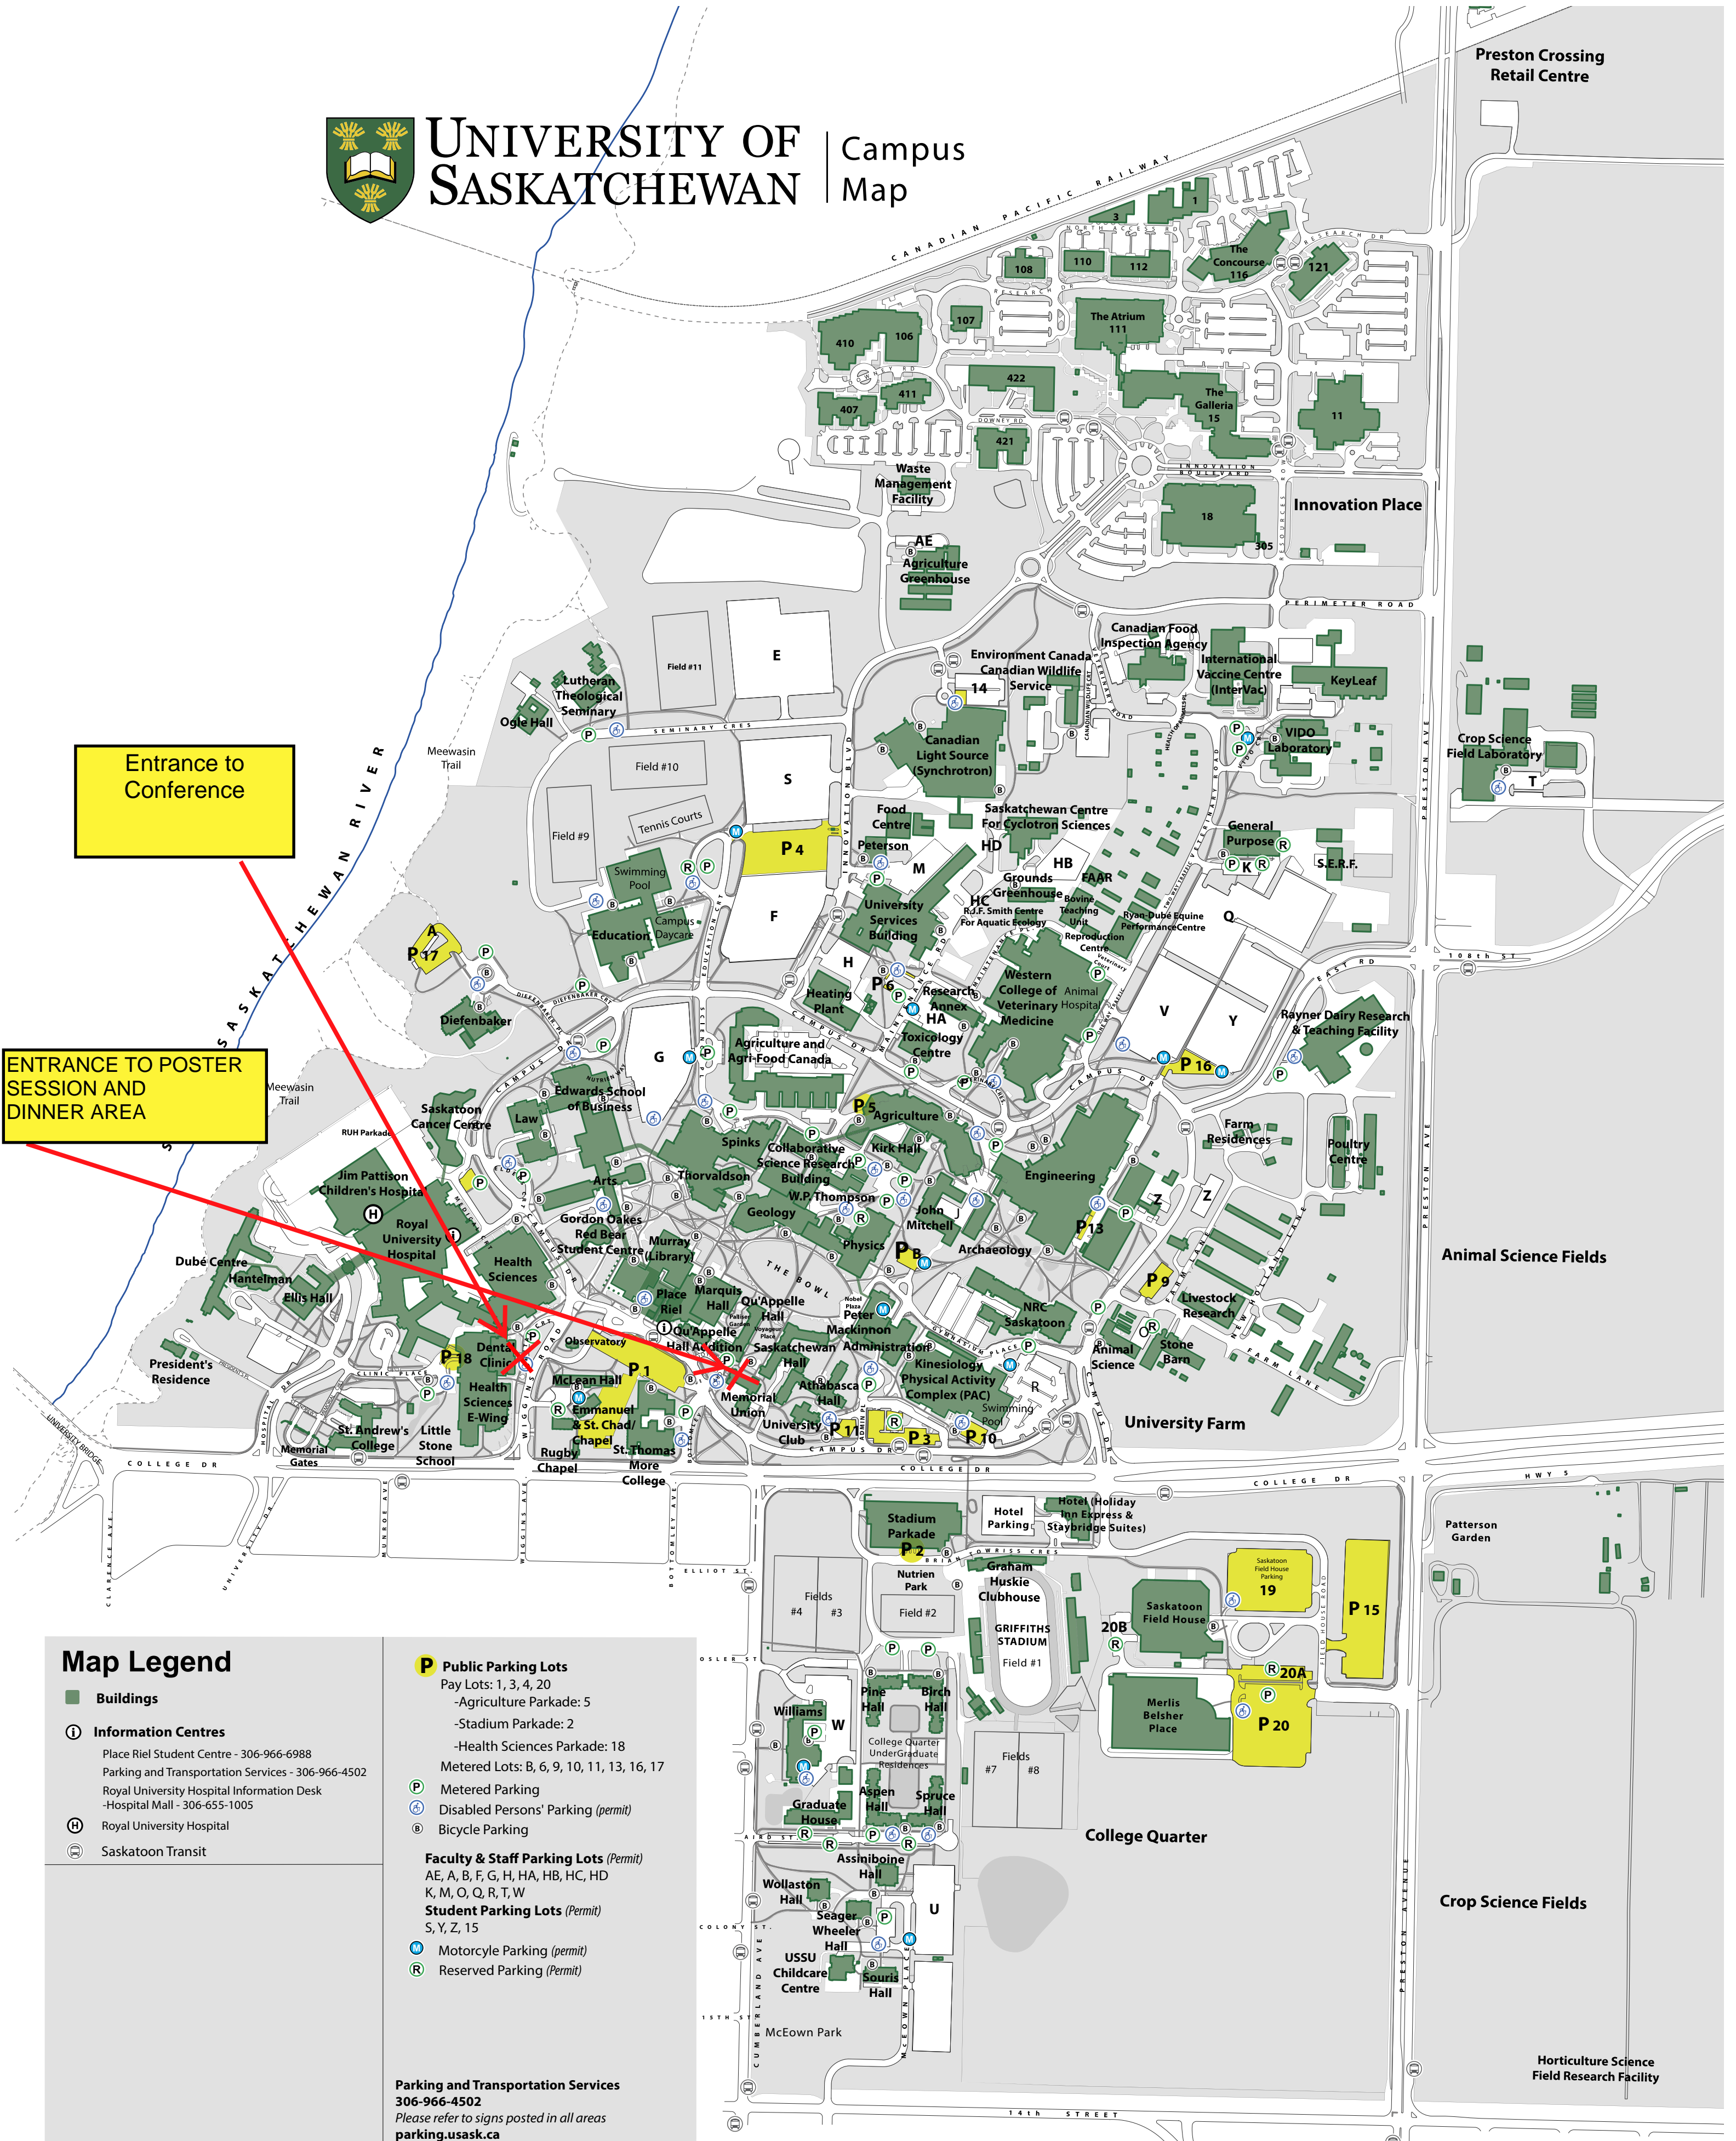

#### First Floor

- 1254 Meeting Room
- 1430 Meeting Room
- 1140 Tim Hortons
- 1100 Lounge
- 1110 Shop USask
- 1130 Lecture Theatre
- 1150 Lecture Theatre
- 1160 Loading Dock
- 1200 Canadian Centre for Health & Safety in Agriculture (CCHSA)
- 1300 Rural & Remote Memory Clinic
- 1400 Leslie & Irene Dubé Health Sciences Library

## Campus Map