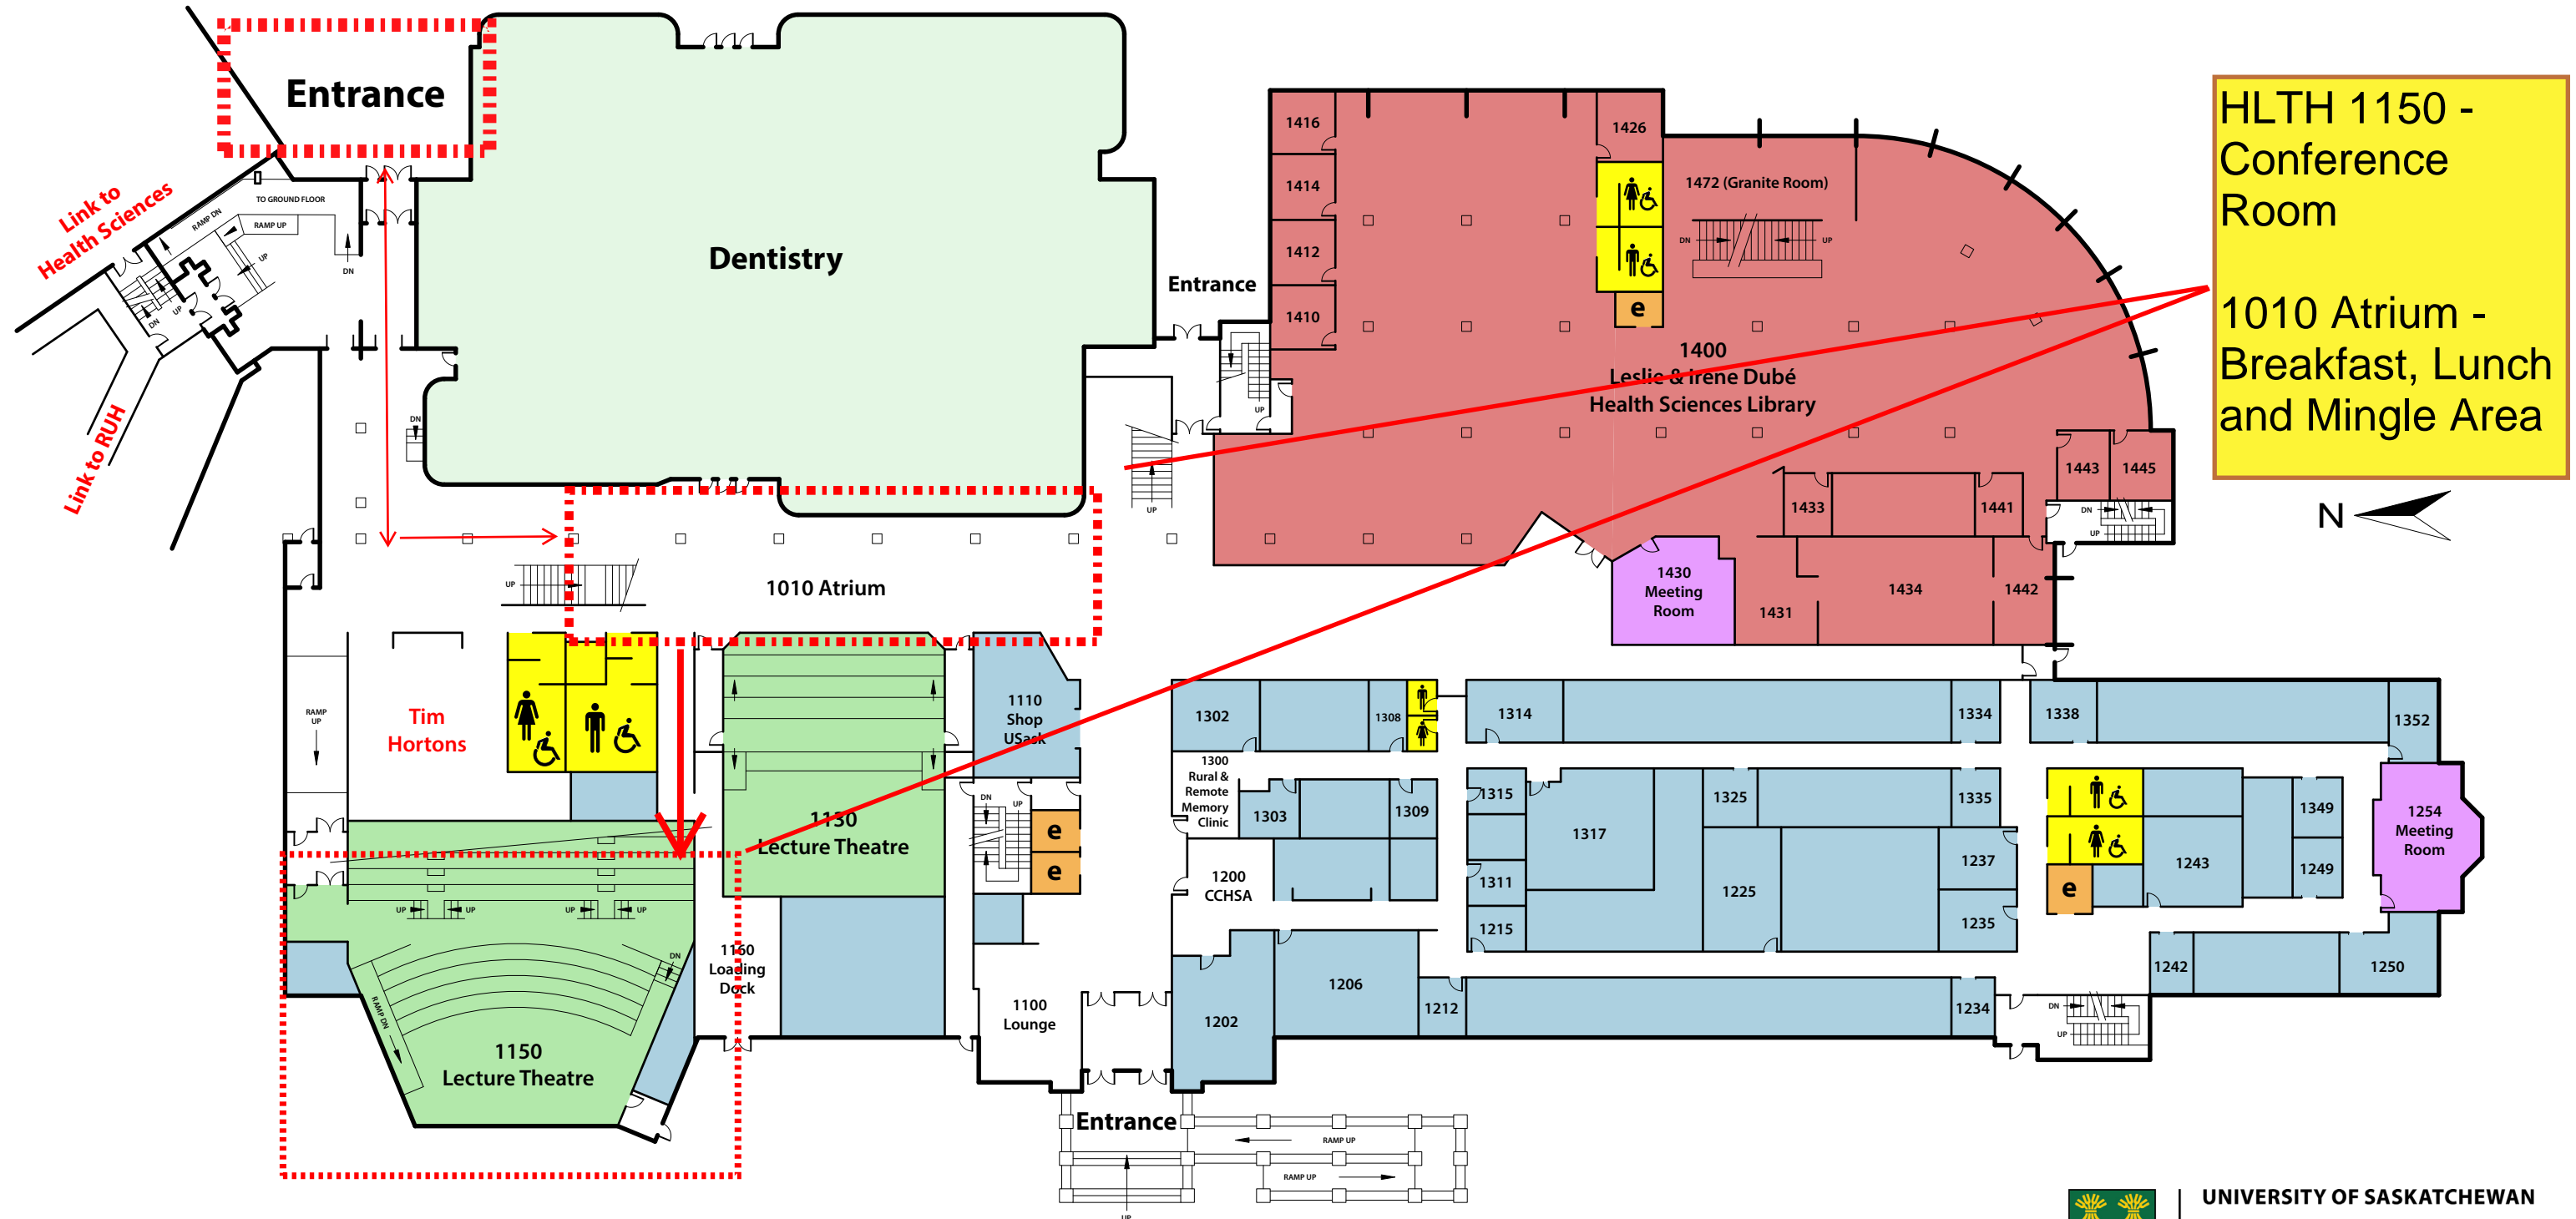

# Health Sciences Building

## E-WING | FIRST FLOOR

#### First Floor

- 1254 Meeting Room
- 1430 Meeting Room
- 1140 Tim Hortons
- 1100 Lounge
- 1110 Shop USask
- 1130 Lecture Theatre
- 1150 Lecture Theatre
- 1160 Loading Dock
- 1200 Canadian Centre for Health & Safety in Agriculture (CCHSA)
- 1300 Rural & Remote Memory Clinic
- 1400 Leslie & Irene Dubé Health Sciences Library

- e Elevator
- Meeting Rooms
- Library
- General Areas
- Lecture Theatres

**HLTH 1150 - Conference Room**

**1010 Atrium - Breakfast, Lunch and Mingle Area**